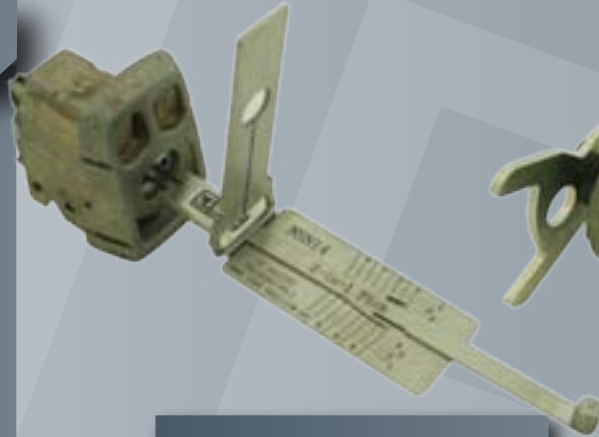

## ESSENTIALS

The new Genuine Lishi Torch is small but effective and can make decoding in the dark much simpler. It can be attached easily to the tension arm of a Genuine Lishi 2-in-1 tool to illuminate the decode grid, and the lightweight design means it is much easier to use (and transport) than a regular torch.

### ESSENTIALS

We now stock training car locks which is an essential piece of equipment for practicing lock picking.

CARLOCKNSN14

CARLOCKHON66

CARLOCKHU100

CARLOCKHU66

CARLOCKVA2T