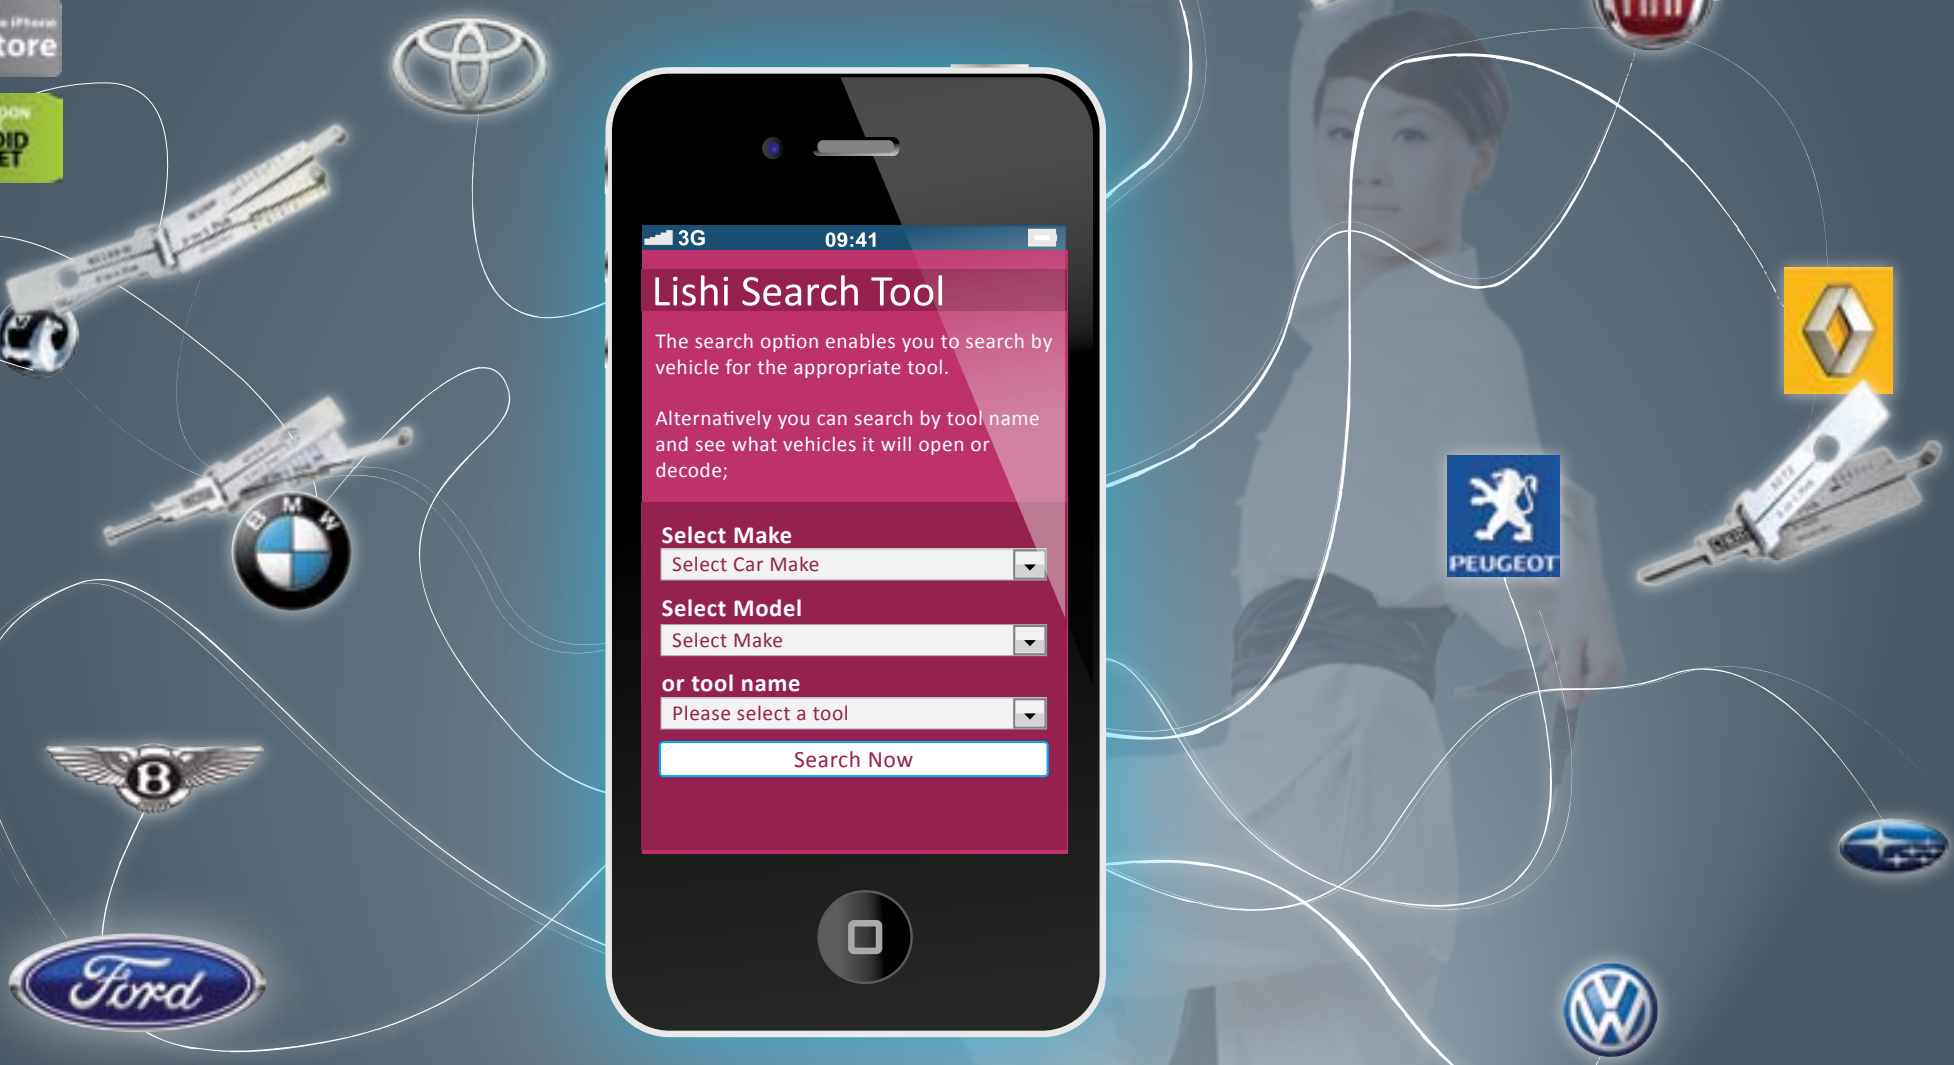

# The NEW Lishi Tool Selector App!

Available on the iPhone  
App Store

COMING SOON  
TO THE  
ANDROID  
MARKET

**The world of Lishi at your fingertips.**

李氏

GENUINE  
**LISHI**<sup>®</sup>  
AUTO-LOCKSMITH TOOLS