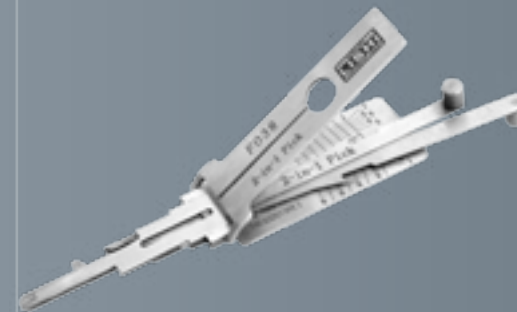

## Genuine Lishi Key Readers

开读一体器

2-IN-1 PICKS | DECODERS

Pick & decode the lock in under 3 minutes.

LISHI2-1CH1

LISHI2-1CY24

LISHI2-1DAT17

LISHI2-1FO38