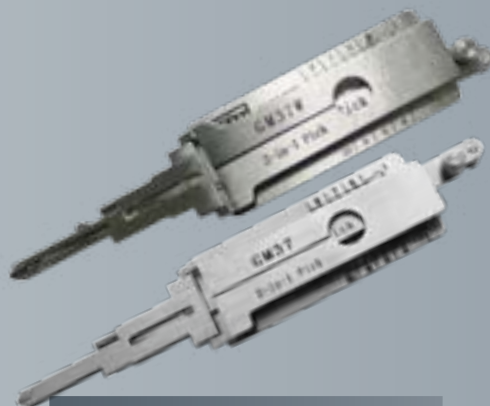

LISHI2-1GM37W
LISHI2-1GM37