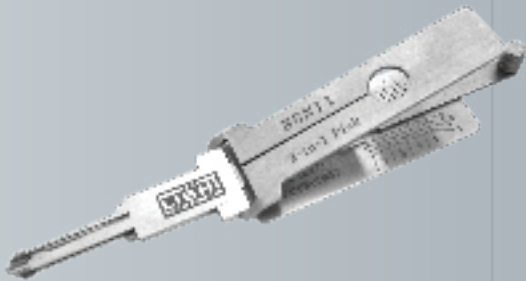

LISHI2-1NSN11